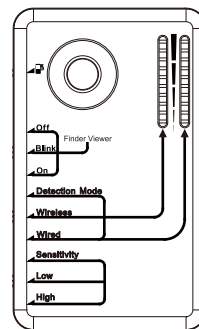

Product Sketch

Introduction

This extremely small model is used heavily to all levels of law enforcement, private investigators and for personal use for people that demand to have privacy in their lives!

RD-30 detects wired and wireless audio and video devices with frequencies between 20MHz - 6GHz.

On the back side of this detector, you will find red LED lights that flash intermittently. Looking through the eyepiece, you can see anything that reflects light back to you.

If there is a hidden wired or wireless spy camera, even the size of a tiny pinhole, it will reflect light back to you and you can easily locate the hidden camera source even if the camera is powered off!

Specification

Item Number	RD-30
Battery Type	AAA Battery
Frequency Range	20MHz - 6GHz
Dimension	80x52x15.5mm
Weight	74g (without battery)

※ This product is for Law Enforcement and Home Security Use Only!

※ Specifications are subject to change without prior notice.

Standard Accessories

AAA Battery*3

Quick Guide

CE/FCC Certified

LawMate

LawMate International Law Enforcement & Security Products Manufacturer

Web: www.lawmate.com

Email: sales@lawmate.com.tw

TEL: +886-2-8797-5728

FAX: +886-2-8797-5727