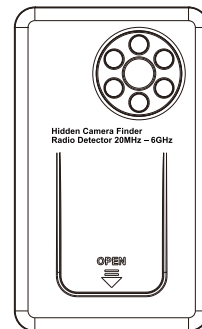

Product Sketch

Introduction

This extremely small model is used heavily to all levels of law enforcement, private investigators and for personal use for people that demand to have privacy in their lives!

RD-30 detects wired and wireless audio and video devices with frequencies between 20MHz - 6GHz.

On the back side of this detector, you will find red LED lights that flash intermittently. Looking through the eyepiece, you can see anything that reflects light back to you.

If there is a hidden wired or wireless spy camera, even the size of a tiny pinhole, it will reflect light back to you and you can easily locate the hidden camera source even if the camera is powered off!

Specification

Item Number	RD-30
Battery Type	AAA Battery
Frequency Range	20MHz - 6GHz
Dimension	80x52x15.5mm
Weight	74g (without battery)

※ This product is for Law Enforcement and Home Security Use Only!

※ Specifications are subject to change without prior notice.

Standard Accessories

AAA Battery*3

Quick Guide

CE/FCC Certified

LawMate

LawMate International Law Enforcement & Security Products Manufacturer

Web: www.lawmate.com

Email: sales@lawmate.com.tw

TEL: +886-2-8797-5728

FAX: +886-2-8797-5727