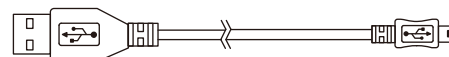

※ PV-500Neo Pro is only compatible with BU-18Neo/BU-18Neo(Cone)

※ Specifications are subject to change without prior notice.

Standard Accessories

Battery Pack

Memory Card

5V Charger

European Adapter Head

USB Cable