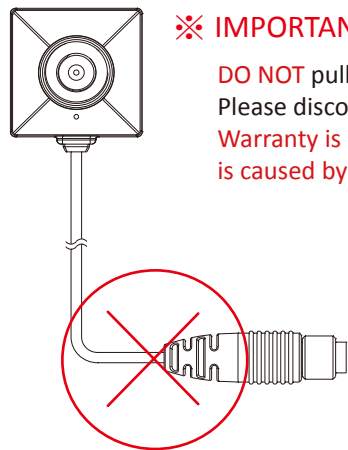

※ IMPORTANT

DO NOT pull on cable.
Please disconnect at base.
Warranty is invalid if damage is caused by misuse.

※ This product is for Law Enforcement and Home Security Use Only!