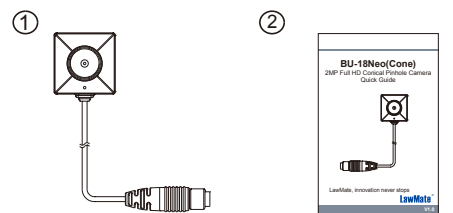

2. Package Content

※ No microphones are available for USA market.
※ Do not remove serial number sticker! Warranty is invalid if the sticker is tampered.

1