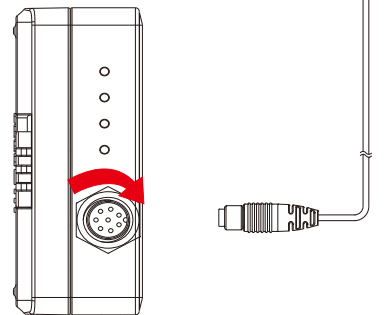

### 3. Camera Setup Illustration

PV-500Neo  
or  
PV-500Neo Pro

To connect the camera to the DVR, fully plug the camera's connector end into the **Camera In** port on the DVR, then lock the connector firmly by rotating it to the direction of the red arrow.