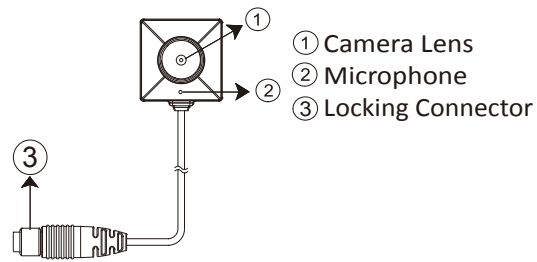

1. Names and Parts