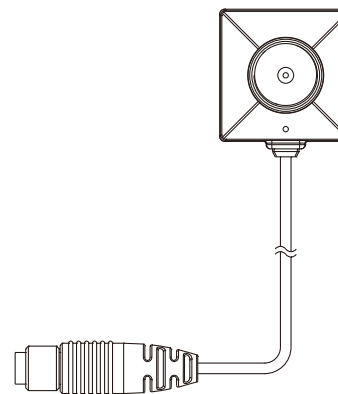

BU-18Neo(Cone)

2MP Full HD Conical Pinhole Camera
Quick Guide

LawMate, innovation never stops

LawMate®

V1.3