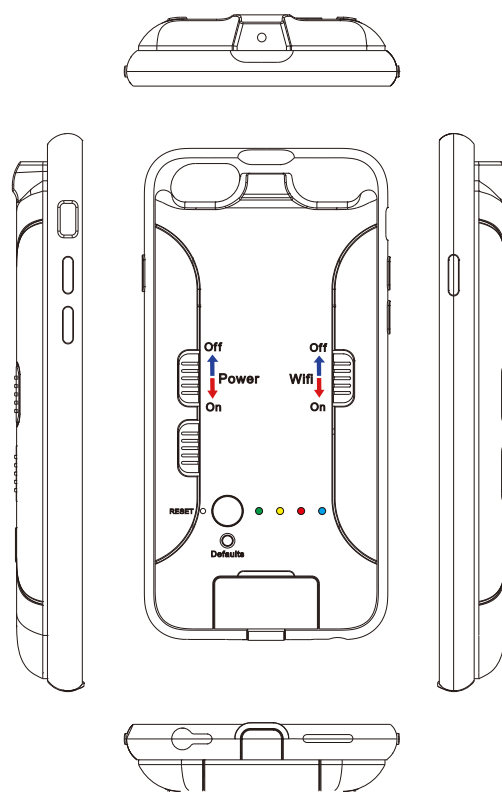

Product Sketch

Specification

Built-in Camera Module	
Built-in Image Sensor	1/3" progressive CMOS sensor
Sensor Resolution	2592x1944
Sensor Sensitivity	3.3 Lux @ F 2.0
Lens F/No.	F 3.2
Focal Length	4mm
Angle of View	66°
Video Spec.	
Algorithm	H.264, JPEG
File Format	MOV, JPG
Video Recording Mode	Manual
Recording Capability	1920x1080
Frame Rate	Up to 30 fps
Digital Zoom	4X
Wi-Fi Spec.	
Wi-Fi	Built-in Wi-Fi Module (IEEE 802.11b/g/n)
Wi-Fi Protocol	RTSP
Storage & I/O	
Memory Type	Micro SD Card (Support SDHC max=32GB)
Data Interface	Mini USB 2.0
Misc.	
Date/Time Table	YYYY/MM/DD, HH:MM:SS
Snapshot	Recording and playback video
Power	
Power Input	DC 5V
Power Consumption	380-420mA (Wi-Fi OFF) (Wi-Fi ON+80mA)
Charging Time	240 min (400mA)
Battery Input	DC 3.7V / 1200 mA high polymers battery (XK704041)
Battery Lifetime	1080P Continuous recording 170min (Wi-Fi OFF + LED OFF)
	1080P Continuous recording 150min (Wi-Fi OFF + LED ON)
	1080P Continuous recording 130min (Wi-Fi ON + LED OFF)
	1080P Continuous recording 110min (Wi-Fi ON + LED ON)
	720P Continuous recording 185min (Wi-Fi OFF + LED OFF)
	720P Continuous recording 165min (Wi-Fi OFF + LED ON)
	720P Continuous recording 145min (Wi-Fi ON + LED OFF)
	720P Continuous recording 125min (Wi-Fi ON + LED ON)
	WVGA Continuous recording 200min (Wi-Fi OFF + LED OFF)
	WVGA Continuous recording 180min (Wi-Fi OFF + LED ON)
WVGA Continuous recording 160min (Wi-Fi ON + LED OFF)	
WVGA Continuous recording 140min (Wi-Fi ON + LED ON)	
Recording Time	160min @ 1920x1080 resolution (16GB memory card)
Physical	
Vibration Alert	Power on/off, Recording, Low battery
Dimension	70x140x15 (mm)
Weight	74g

Standard Accessories

※ This product is for Law Enforcement and Home Security Use Only!

*Specifications are subject to change without prior notice.

CE/FCC Certified