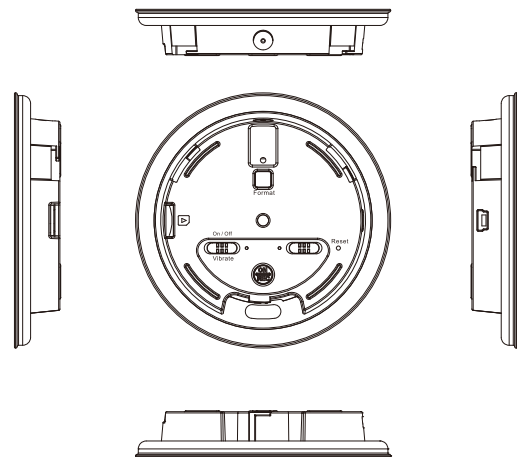

PV-CC10W

Coffee Cup Lid Design Wi-Fi DVR

H.264 1080p Disguised Camera

Features

- * Wi-Fi based coffee cup lid design Wi-Fi standalone DVR
- * Highly concealed lens - ideal for indoor/outdoor surveillance
- * Conventional coffee cup lid design fits most to-go coffee or tea cups
- * Stealthily record as far as your eye can see while appearing to be sipping a beverage
- * Casually record subjects undetected continuously for 115 mins
- * H.264 video compression
- * 1080p resolution @ 30fps
- * Supports up to 16GB Memory Card

Specification

Built-in Camera Module	
Built-in Image Sensor	1/3" progressive CMOS sensor
Sensor Resolution	2592x1944
Sensor Sensitivity	3.3 Lux @ F 2.0
Lens F/No.	F 3.2
Focal Length	4mm
Angle of View	66°
Video Spec.	
Algorithm	H.264, JPEG
File Format	MOV, JPG
Video Recording Mode	Manual
Recording Capability	1920x1080
Frame Rate	Up to 30 fps
Wi-Fi Spec.	
Wi-Fi	Built-in Wi-Fi Module (IEEE 802.11b/g/n)
Wi-Fi Protocol	RTSP
Storage & I/O	
Memory Type	Memory Card (Support up to 32GB)
Data Interface	Mini USB 2.0
Misc.	
Date/Time Table	YYYY/MM/DD, HH:MM:SS
Snapshot	recording and playback video
Power	
Power Input	DC 5V
Power Consumption	380-420mA (Wi-Fi OFF) (Wi-Fi ON+80mA)
Charging Time	240 min (400mA)
Battery Input	DC 3.7V / 1400 mA polymers battery (XK504355)
Battery Lifetime	1080P Continuous recording 180min (Wi-Fi OFF)
	1080P Continuous recording 165min (Wi-Fi ON)
	720P Continuous recording 195min (Wi-Fi OFF)
	720P Continuous recording 180min (Wi-Fi ON)
	WVGA Continuous recording 210min (Wi-Fi OFF) WVGA Continuous recording 195min (Wi-Fi ON)
Recording Time	160min @ 1920x1080 resolution (16GB SD card)
Physical	
Vibration Alert	Power on/off, Recording, Low battery
Dimension	93x93x20 (mm)
Weight	88g

Product Sketch

Standard Accessories

S-USB/PV-500

USB Cable

TO-GO CUP X 3

Memory Card

User Manual

※ This product is for Law Enforcement and Home Security Use Only!