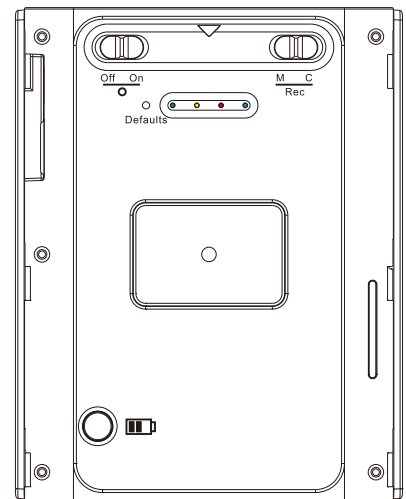

PV-PB20i

Covert DVR in Power Bank Design

Feature

- Built-in Wi-Fi allows you to control, view, and download video from your smartphone
- Remotely control and live view the video from your smartphone/tablet anywhere in the world
- Records at 1080p/720p/WVGA @ 30fps • Takes up to a 32GB SD card
- Appears as a normal iPhone/iPad Power Bank with built in DVR and 2MP camera
- LED indicators for power, charging, Wi-Fi, and recording
- Over-write function; hassle free for changing the memory card

Product Sketch

Specification

Built-in Camera Module	
Built-in image sensor	1/2.9" progressive CMOS sensor
Sensor resolution	2000x1121
Sensor sensitivity	0.1 Lux @ F 2.0
Lens F/No.	F 2.0
Focal Length	3.64
Angle of View	78°
Video Spec.	
Algorithm	H.264, JPEG
File Format	MOV, JPG
Video recording mode	Auto/Manual/Motion Detection
Recording Capability	1920x1080, 1280x720, 848x480
Frame rate	Up to 30 fps
Photo Capability	2M(1600*1200)
WIFI	
WIFI	Built-in WIFI Module
Storage & I/O	
Memory type	Micro SD Card (Support SDHC max. 32GB)
Data interface	Mini USB 2.0
Misc.	
Date/Time Table	YYYY/MM/DD, HH:MM:SS
Snapshot	recording and playback video
Power	
Power Input	DC 5V
Power Consumption	480mA-530mA(WiFi ON)
Battery Input	DC 3.7V / 6800 mA Lithium battery
Charging Time	10Hr(800mA)
Battery Lifetime	390min
Recording time	500min @ 1920x1080 resolution (16GB SD card)
Physical	
Dimension	10x8x2.5(cm)
Weight	187G