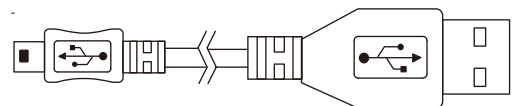

Standard Accessories

USB Connect Cable