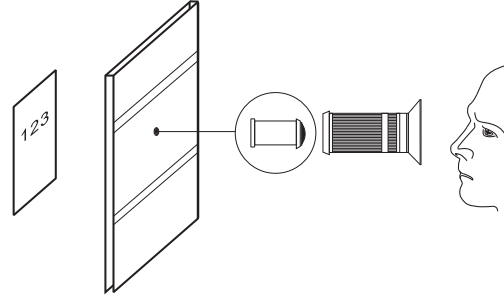

## DV-10 Reverse Door Scope Operation Manual

Law Enforcement Products Manufacturer  
LawMate

V1.0

---

## DV-10 Connections Illustration

DV-10 is one single portable scope which uses to inspect the environment behind the door.

Simply press the flat lens side against the pupil illustrated above and interior environment can be inspected through scope: