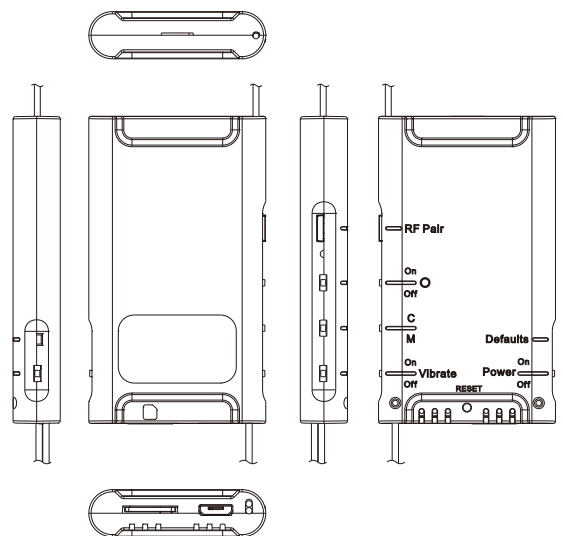

PV-DY20i

Full HD DIY Hidden Camera Portable Wi-Fi & IP DVR Module

Feature

- 3MP, 1/3" progressive CMOS sensor
- 1080p / 720p / WVGA three resolution options
- IP feature for you to stream live view & audio anywhere
- Make your own hidden camera with this tiny DVR
- Install the extended hidden camera in any way you like
- View, operate, take picture and playback on the free APP - PV Cam Viewer
- Compatible with LawMate RF remote control
- Long recording time up to 300 mins with 16G card
- Powered from battery , handy to carry

Specification

Built-in Camera Module	
Built-in Image Sensor	1/3" progressive CMOS sensor
Sensor Resolution	2304x1536
Sensor Sensitivity	3.3 Lux @ F 2.0
Lens F/No.	F 3.2
Focal Length	4mm
Angle of View	66°
Video Spec.	
Algorithm	H.264, JPEG
File Format	MOV, JPG
Video Recording Mode	Auto / Manual / Motion Detection
Recording Capability	1920x1080, 1280x720, 848x480
Frame Rate	Up to 30 fps
Photo Capability (APP)	2M (1920x1080)
Wi-Fi Spec.	
Wi-Fi	Built-in Wi-Fi Module (IEEE 802.11b/g/n)
Wi-Fi Protocol	RTSP
Storage & I/O	
Memory Type	Memory Card (Support up to 32GB)
Data Interface	Mini USB 2.0
Misc.	
Date / Time Table	YYYY/MM/DD, HH:MM:SS
Snapshot	Recording and playback video (via smartphone)
Power	
Power Input	DC 5V
Power Consumption	450mA-500mA (Wi-Fi OFF) (Wi-Fi ON + 60mA)
Standby Consumption	8-8.5mA
Charging Time	240 min (800mA)
Battery Input	DC 3.7V / 2200 mA Lithium battery
Battery Lifetime	180min (1080P / Wi-Fi ON)
	210min (1080P / Wi-Fi OFF)
	195min (720P / Wi-Fi ON)
	225min (720P / Wi-Fi OFF)
	210min (WVGA / Wi-Fi ON)
	240min (WVGA / Wi-Fi OFF)
Recording Time	300min @ 1920x1080 resolution (16GB memory card)
Physical	
Vibration Alert	Power on/off, Recording, Low battery
Dimension	68x38x10mm
Cable Length(with lens)	10cm ± 1cm

Product Sketch

Standard Accessories

S-USB/PV-500

USB Cable

Memory Card

Q-TX-PV500HDW Pro

Remote Control

Battery