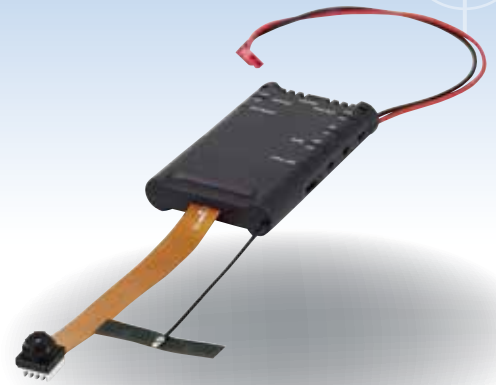

PV-DY20i

Full HD DIY Hidden Camera Portable Wi-Fi & IP DVR Module

Feature

- 3MP, 1/3" progressive CMOS sensor
- 1080p / 720p / WVGA three resolution options
- IP feature for you to stream live view & audio anywhere
- Make your own hidden camera with this tiny DVR
- Install the extended hidden camera in any way you like
- View, operate, take picture and playback on the free APP - PV Cam Viewer
- Compatible with LawMate RF remote control
- Long recording time up to 300 mins with 16G card
- Powered from battery , handy to carry

Specification

Built-in Camera Module	
Built-in Image Sensor	1/3" progressive CMOS sensor
Sensor Resolution	2304x1536
Sensor Sensitivity	3.3 Lux @ F 2.0
Lens F/No.	F 3.2
Focal Length	4mm
Angle of View	66°
Video Spec.	
Algorithm	H.264, JPEG
File Format	MOV, JPG
Video Recording Mode	Auto / Manual / Motion Detection
Recording Capability	1920x1080, 1280x720, 848x480
Frame Rate	Up to 30 fps
Photo Capability (APP)	2M (1920x1080)
Wi-Fi Spec.	
Wi-Fi	Built-in Wi-Fi Module (IEEE 802.11b/g/n)
Wi-Fi Protocol	RTSP
Storage & I/O	
Memory Type	Memory Card (Support up to 32GB)
Data Interface	Mini USB 2.0
Misc.	
Date / Time Table	YYYY/MM/DD, HH:MM:SS
Snapshot	Recording and playback video (via smartphone)
Power	
Power Input	DC 5V
Power Consumption	450mA-500mA (Wi-Fi OFF) (Wi-Fi ON + 60mA)
Standby Consumption	8-8.5mA
Charging Time	240 min (800mA)
Battery Input	DC 3.7V / 2200 mA Lithium battery
Battery Lifetime	180min (1080P / Wi-Fi ON)
	210min (1080P / Wi-Fi OFF)
	195min (720P / Wi-Fi ON)
	225min (720P / Wi-Fi OFF)
	210min (WVGA / Wi-Fi ON)
	240min (WVGA / Wi-Fi OFF)
Recording Time	300min @ 1920x1080 resolution (16GB memory card)
Physical	
Vibration Alert	Power on/off, Recording, Low battery
Dimension	68x38x10mm
Cable Length(with lens)	10cm ± 1cm

Product Sketch

Standard Accessories

S-USB/PV-500

USB Cable

Memory Card

Q-TX-PV500HDW Pro

Remote Control

Battery